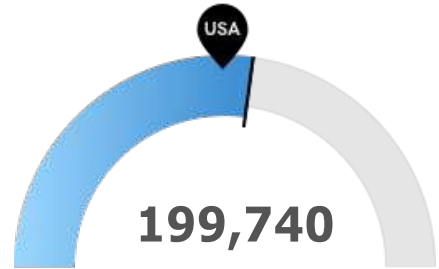

Historic & Projected Trends

Population Trends

As of 2025 the region's population increased by 6.3% since 2020, growing by 24,736. Population is expected to increase by 6.4% between 2025 and 2030, adding 26,760.

Timeframe	Population
2020	395,149
2021	401,199
2022	404,654
2023	410,168
2024	415,196

Timeframe	Population
2025	419,885
2026	425,295
2027	430,636
2028	435,952
2029	441,337
2030	446,645

Job Trends

From 2020 to 2025, jobs increased by 17.9% in Hitchcock 8115 Hwy 6 20 Min Radius from 139,452 to 164,421. This change outpaced the national growth rate of 10.6% by 7.3% .

Timeframe	Jobs
2020	139,452
2021	145,018
2022	156,652
2023	161,218
2024	162,565
2025	164,421
2026	167,992
2027	170,943
2028	173,545
2029	175,370
2030	176,574

Population Characteristics

Millennials

Your area has 83,903 millennials (ages 25-39). The national average for an area this size is 84,995.

Retiring Soon

Retirement risk is about average in your area. The national average for an area this size is 125,546 people 55 or older, while there are 113,139 here.

Racial Diversity

Racial diversity is high in your area. The national average for an area this size is 176,618 racially diverse people, while there are 199,740 here.