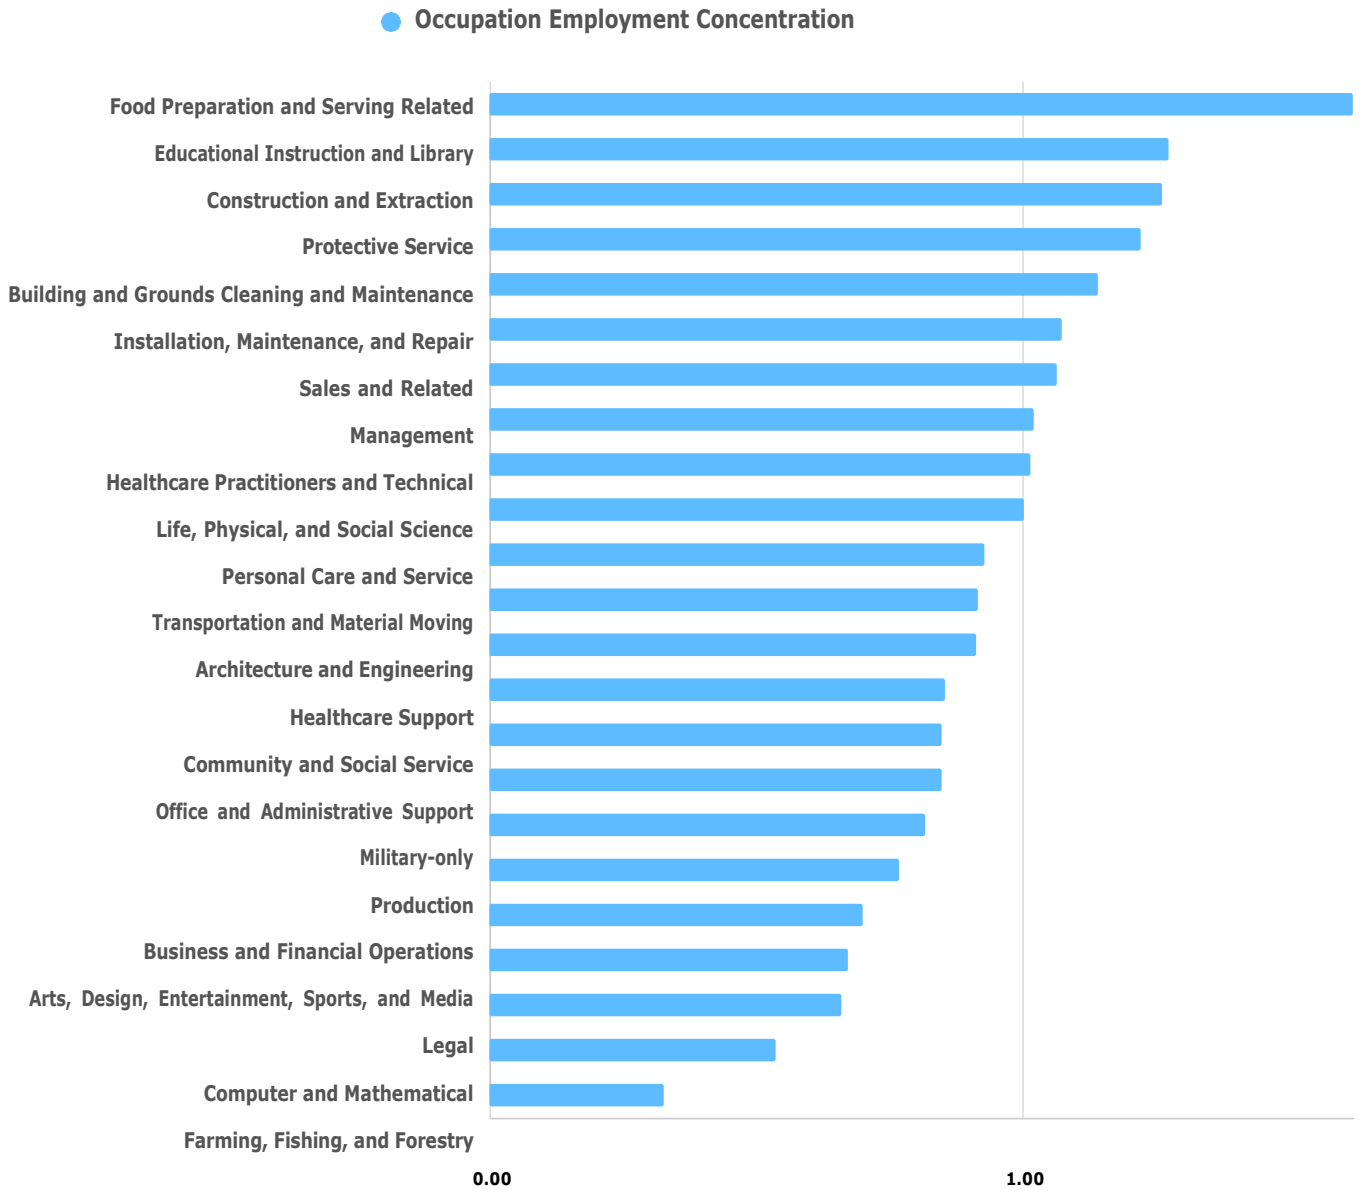

Top Industry GRP

Top Industry Earnings

Business Characteristics

Business Size

**Business Data by DatabaseUSA.com is third-party data provided by Lightcast to its customers as a convenience, and Lightcast does not endorse or warrant its accuracy or consistency with other published Lightcast data. In most cases, the Business Count will not match total companies with profiles on the summary tab.*

Workforce Characteristics

Largest Occupations

Top Growing Occupations

Top Occupation Employment Concentration

Top Occupation Earnings

Postings data is not available for the currently selected region.

Underemployment data is not available for the currently selected region.