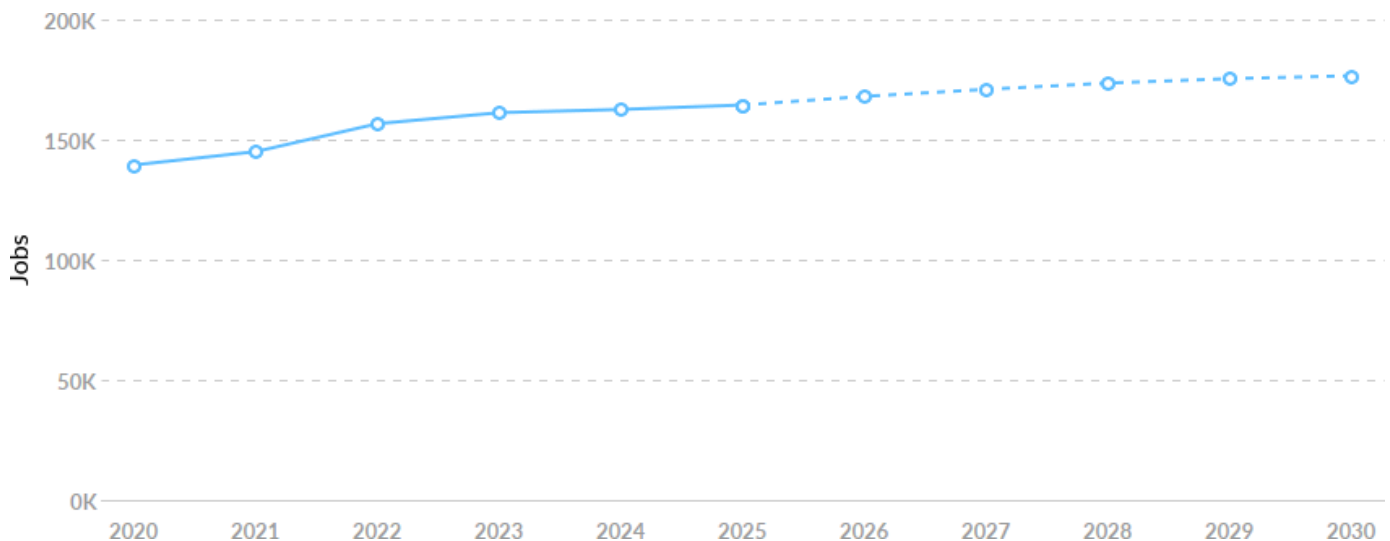

Feb 2026 Labor Force Breakdown

Population breakdown data is not available at the ZIP level. Please choose a different region to see this data.

Educational Attainment

Educational attainment data is not available at the ZIP level. Please choose a different region to see this data.

Historic & Projected Trends

Population Trends

As of 2025 the region's population increased by 6.3% since 2020, growing by 24,736. Population is expected to increase by 6.4% between 2025 and 2030, adding 26,760.

Timeframe	Population
2020	395,149
2021	401,199
2022	404,654
2023	410,168
2024	415,196

Timeframe	Population
2025	419,885
2026	425,295
2027	430,636
2028	435,952
2029	441,337
2030	446,645

Job Trends

From 2020 to 2025, jobs increased by 17.9% in Hitchcock 8115 Hwy 6 20 Min Radius from 139,452 to 164,421. This change outpaced the national growth rate of 10.6% by 7.3% .

Timeframe	Jobs
2020	139,452
2021	145,018
2022	156,652
2023	161,218
2024	162,565
2025	164,421
2026	167,992
2027	170,943
2028	173,545
2029	175,370
2030	176,574

Population Characteristics

Millennials

Your area has 83,903 millennials (ages 25-39). The national average for an area this size is 84,995.