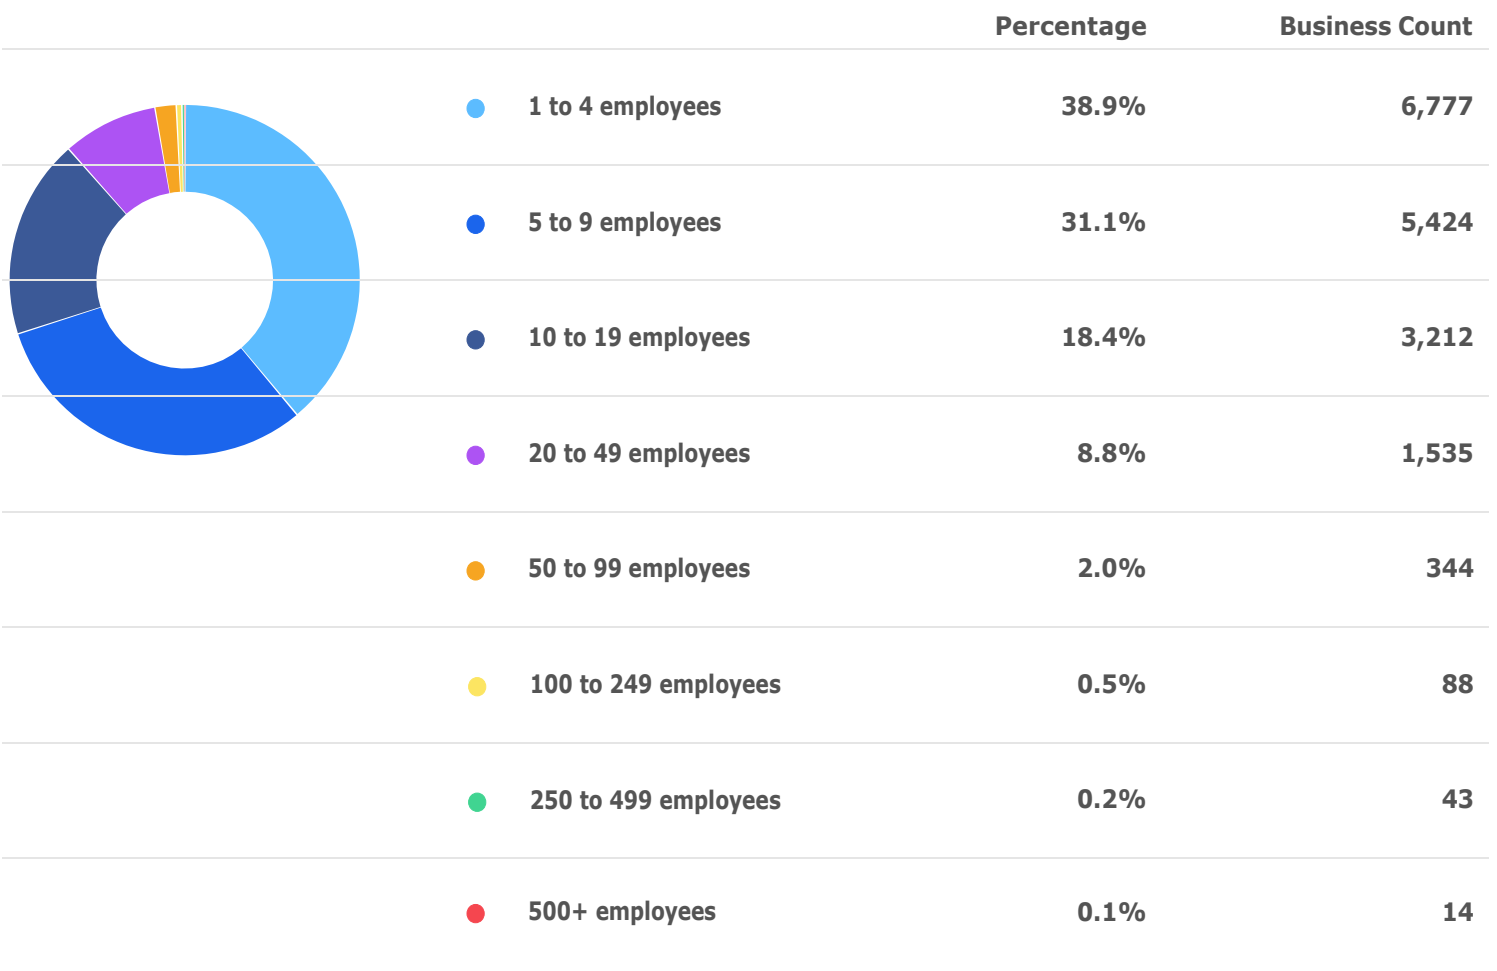

Top Industry GRP

Top Industry Earnings

Business Characteristics

Business Size

**Business Data by DatabaseUSA.com is third-party data provided by Lightcast to its customers as a convenience, and Lightcast does not endorse or warrant its accuracy or consistency with other published Lightcast data. In most cases, the Business Count will not match total companies with profiles on the summary tab.*

Workforce Characteristics

Largest Occupations

Top Growing Occupations

Top Occupation Employment Concentration

Top Occupation Earnings

Postings data is not available for the currently selected region.

Underemployment data is not available for the currently selected region.