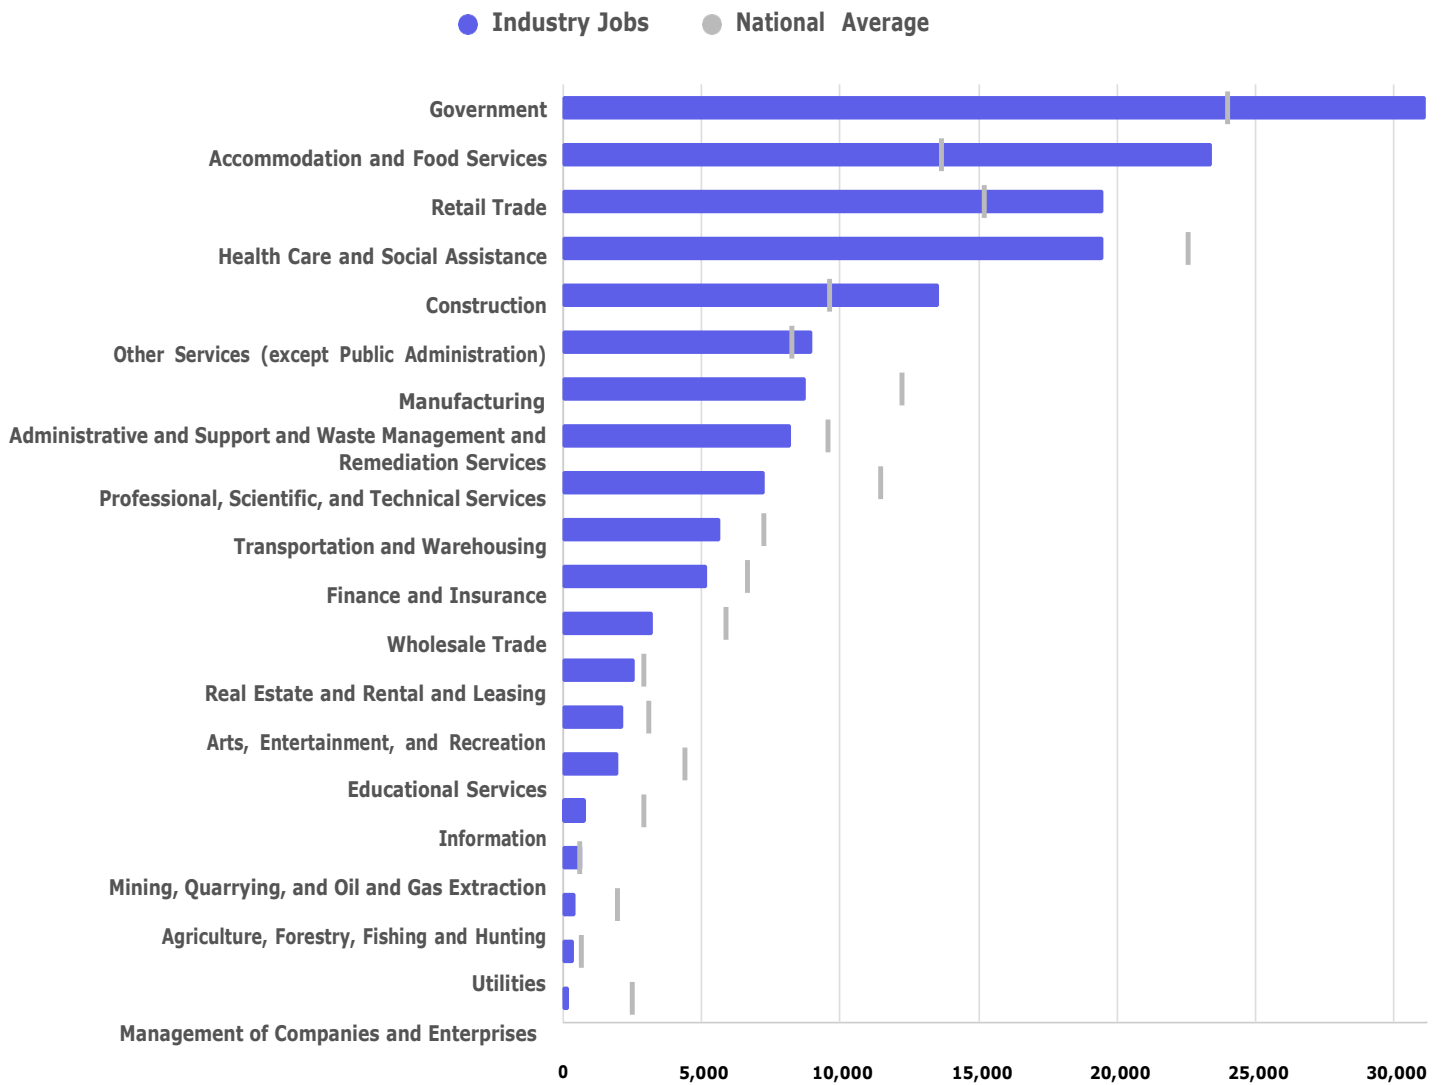

Industry Characteristics

Largest Industries