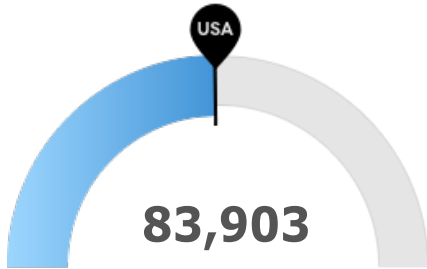

Historic & Projected Trends

Population Trends

As of 2025 the region's population increased by 6.3% since 2020, growing by 24,736. Population is expected to increase by 6.4% between 2025 and 2030, adding 26,760.

Timeframe	Population
2020	395,149
2021	401,199
2022	404,654
2023	410,168
2024	415,196

Timeframe	Population
2025	419,885
2026	425,295
2027	430,636
2028	435,952
2029	441,337
2030	446,645

Job Trends

From 2020 to 2025, jobs increased by 17.9% in Hitchcock 8115 Hwy 6 20 Min Radius from 139,452 to 164,421. This change outpaced the national growth rate of 10.6% by 7.3% .

Timeframe	Jobs
2020	139,452
2021	145,018
2022	156,652
2023	161,218
2024	162,565
2025	164,421
2026	167,992
2027	170,943
2028	173,545
2029	175,370
2030	176,574

Population Characteristics

Millennials

Your area has 83,903 millennials (ages 25-39). The national average for an area this size is 84,995.

Retiring Soon

Retirement risk is about average in your area. The national average for an area this size is 125,546 people 55 or older, while there are 113,139 here.

Racial Diversity

Racial diversity is high in your area. The national average for an area this size is 176,618 racially diverse people, while there are 199,740 here.