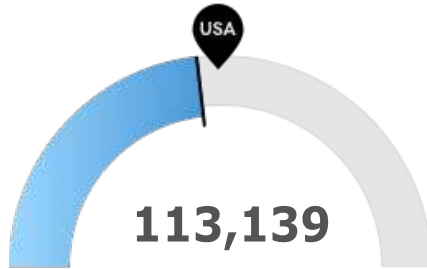

Historic & Projected Trends

Population Trends

As of 2025 the region's population increased by 6.3% since 2020, growing by 24,736. Population is expected to increase by 6.4% between 2025 and 2030, adding 26,760.

Timeframe	Population
2020	395,149
2021	401,199
2022	404,654
2023	410,168
2024	415,196

Timeframe	Population
2025	419,885
2026	425,295
2027	430,636
2028	435,952
2029	441,337
2030	446,645

Job Trends

From 2020 to 2025, jobs increased by 17.9% in Hitchcock 8115 Hwy 6 20 Min Radius from 139,452 to 164,421. This change outpaced the national growth rate of 10.6% by 7.3% .

Timeframe	Jobs
2020	139,452
2021	145,018
2022	156,652
2023	161,218
2024	162,565
2025	164,421
2026	167,992
2027	170,943
2028	173,545
2029	175,370
2030	176,574

Population Characteristics

Millennials

Your area has 83,903 millennials (ages 25-39). The national average for an area this size is 84,995.

Retiring Soon

Retirement risk is about average in your area. The national average for an area this size is 125,546 people 55 or older, while there are 113,139 here.

Racial Diversity

Racial diversity is high in your area. The national average for an area this size is 176,618 racially diverse people, while there are 199,740 here.