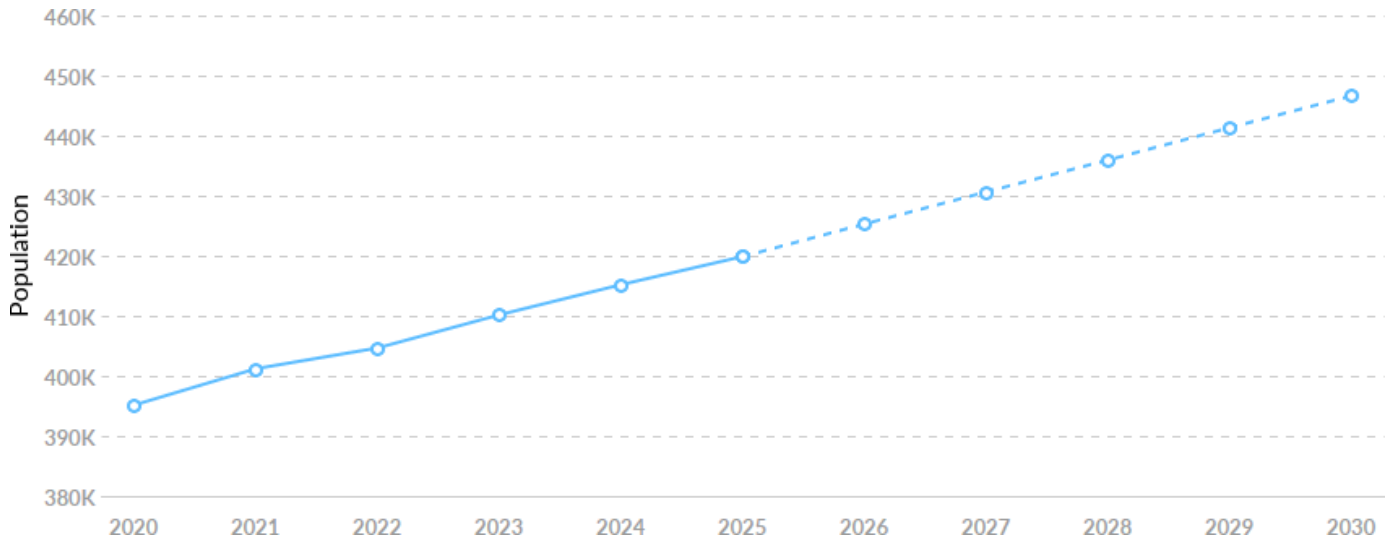

Feb 2026 Labor Force Breakdown

Population breakdown data is not available at the ZIP level. Please choose a different region to see this data.

Educational Attainment

Educational attainment data is not available at the ZIP level. Please choose a different region to see this data.

Historic & Projected Trends

Population Trends

As of 2025 the region's population increased by 6.3% since 2020, growing by 24,736. Population is expected to increase by 6.4% between 2025 and 2030, adding 26,760.

Timeframe	Population
2020	395,149
2021	401,199
2022	404,654
2023	410,168
2024	415,196

Timeframe	Population
2025	419,885
2026	425,295
2027	430,636
2028	435,952
2029	441,337
2030	446,645

Job Trends

From 2020 to 2025, jobs increased by 17.9% in Hitchcock 8115 Hwy 6 20 Min Radius from 139,452 to 164,421. This change outpaced the national growth rate of 10.6% by 7.3% .

Timeframe	Jobs
2020	139,452
2021	145,018
2022	156,652
2023	161,218
2024	162,565
2025	164,421
2026	167,992
2027	170,943
2028	173,545
2029	175,370
2030	176,574

Population Characteristics

Millennials

Your area has 83,903 millennials (ages 25-39). The national average for an area this size is 84,995.