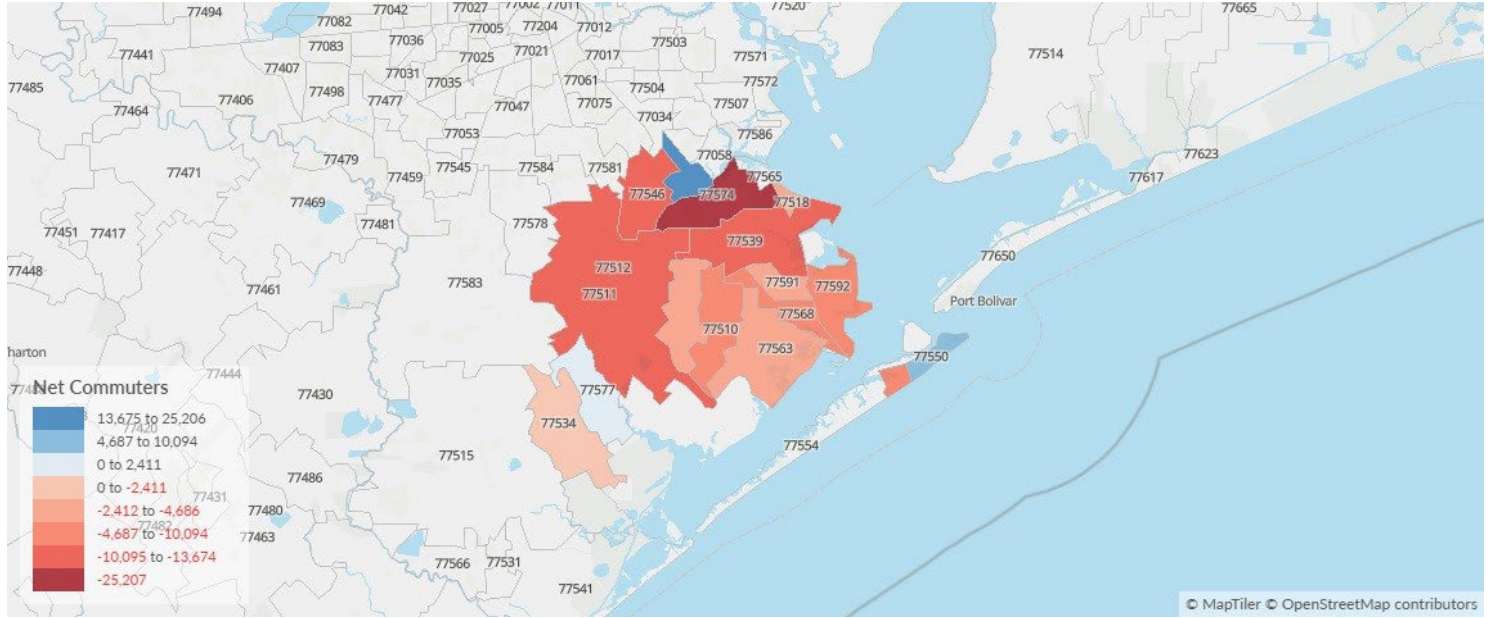

Retiring Soon

Retirement risk is about average in your area. The national average for an area this size is 125,546 people 55 or older, while there are 113,139 here.

Racial Diversity

Racial diversity is high in your area. The national average for an area this size is 176,618 racially diverse people, while there are 199,740 here.

Veterans

Veterans data is not available at the ZIP level. Please choose a different region level to see this data.

Violent Crime

Crime data is not available at the ZIP level. Please choose a different region level to see this data.

Property Crime

Crime data is not available at the ZIP level. Please choose a different region level to see this data.

Place of Work vs Place of Residence

Understanding where talent in the region currently works compared to where talent lives can help you optimize site decisions. For example, the #1 ranked ZIP for employment ranks #6 for resident workers. The top ZIP for resident workers is 77573.