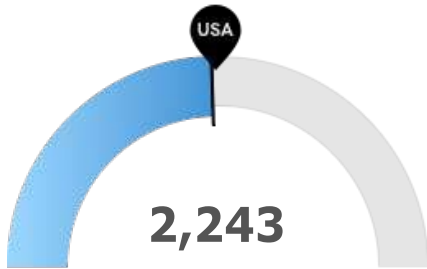

Historic & Projected Trends

Population Trends

As of 2025 the region's population increased by 4.2% since 2020, growing by 461. Population is expected to increase by 5.7% between 2025 and 2030, adding 651.

Timeframe	Population
2020	10,935
2021	10,417
2022	10,606
2023	10,958
2024	11,264

Timeframe	Population
2025	11,396
2026	11,544
2027	11,682
2028	11,810
2029	11,931
2030	12,047

Job Trends

From 2020 to 2025, jobs increased by 7.1% in Hitchcock, TX (in Galveston county) (ZIP 77563) from 3,476 to 3,723. This change fell short of the national growth rate of 10.6% by 3.5% .

Timeframe	Jobs
2020	3,476
2021	3,539
2022	3,874
2023	3,789
2024	3,751
2025	3,723
2026	3,781
2027	3,828
2028	3,867
2029	3,903
2030	3,926

Population Characteristics

Millennials

Hitchcock, TX (in Galveston county) (ZIP 77563) has 2,243 millennials (ages 25-39). The national average for an area this size is 2,306.

Retiring Soon

Retirement risk is about average in Hitchcock, TX (in Galveston county) (ZIP 77563). The national average for an area this size is 3,406 people 55 or older, while there are 3,528 here.

Racial Diversity