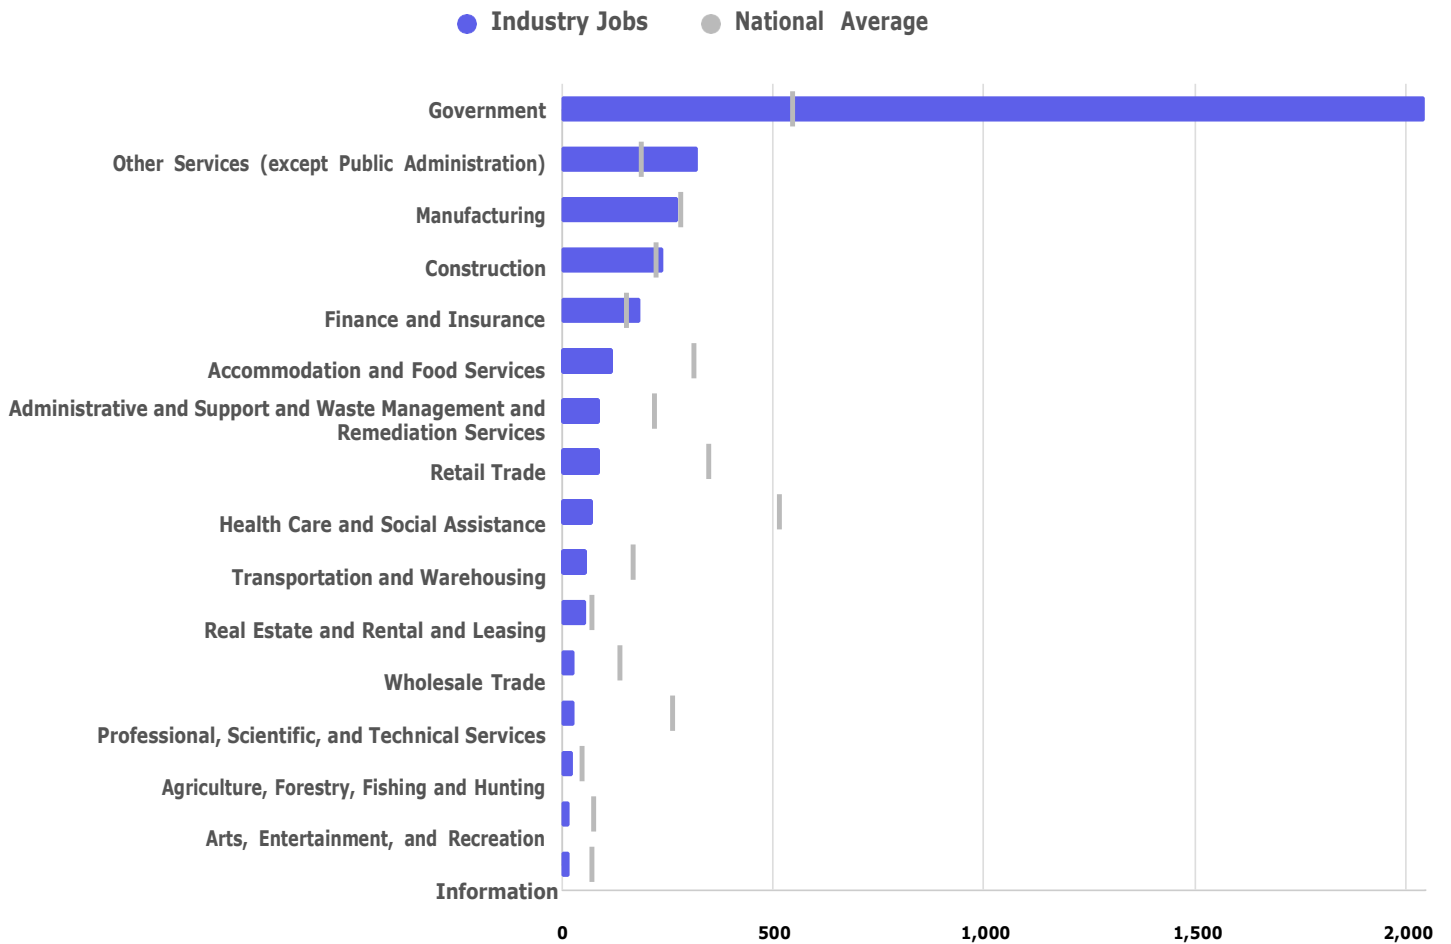

Industry Characteristics

Largest Industries