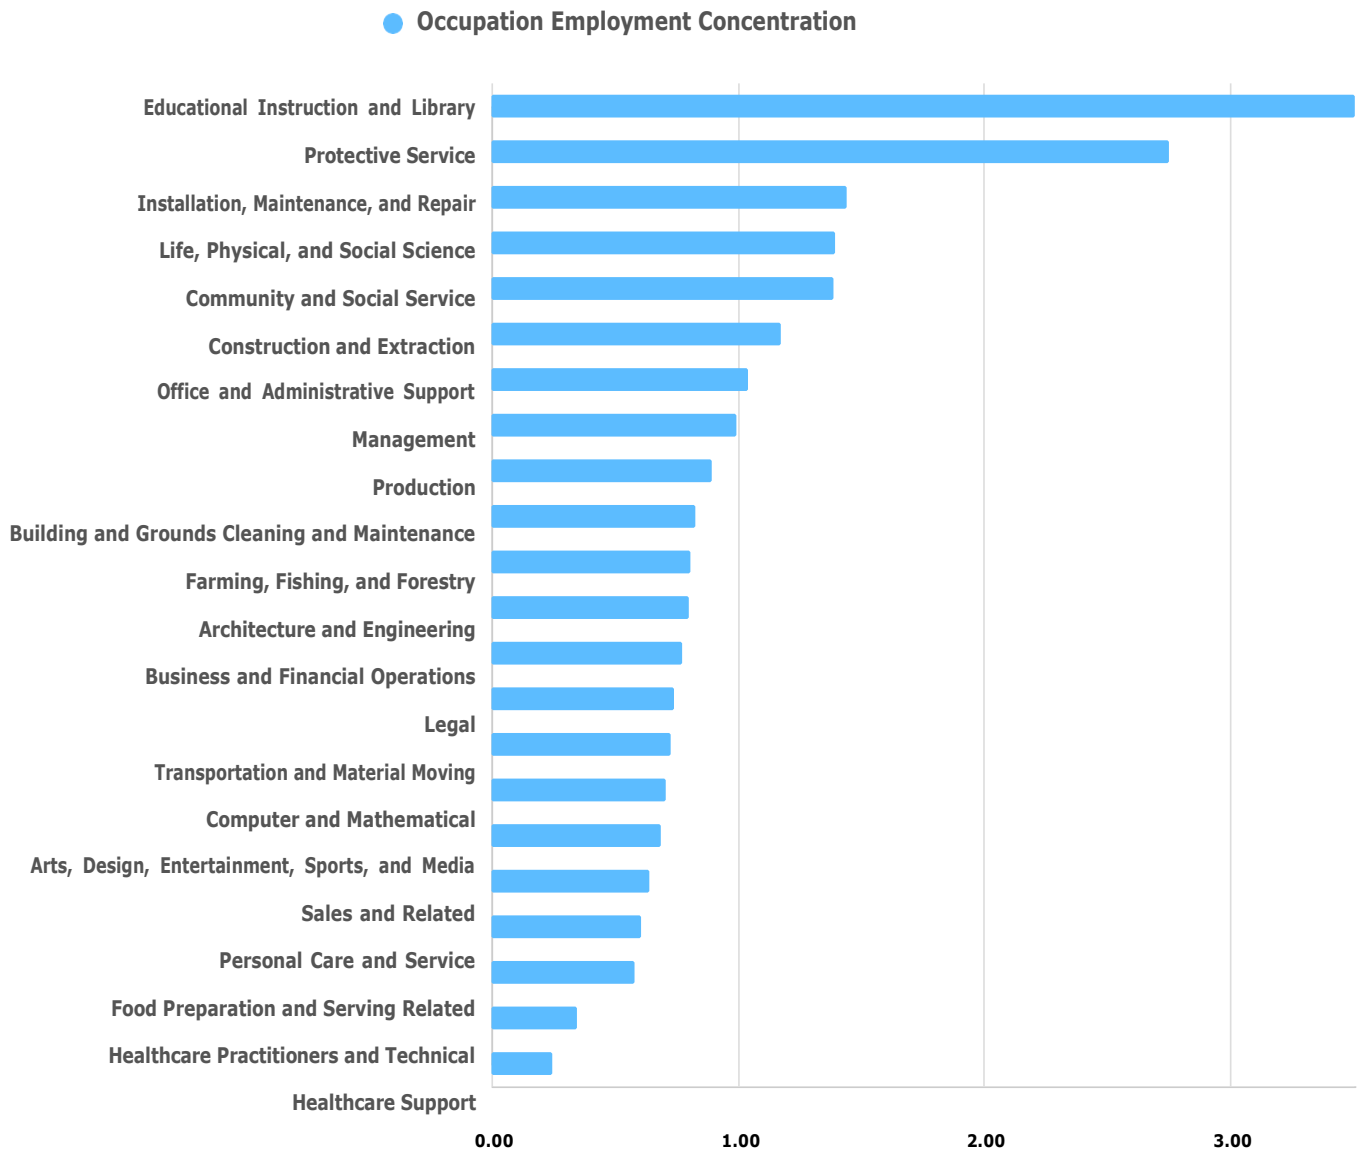

Top Industry GRP

Top Industry Earnings

Business Characteristics

Business Size

**Business Data by DatabaseUSA.com is third-party data provided by Lightcast to its customers as a convenience, and Lightcast does not endorse or warrant its accuracy or consistency with other published Lightcast data. In most cases, the Business Count will not match total companies with profiles on the summary tab.*

Workforce Characteristics

Largest Occupations

Top Growing Occupations

Top Occupation Employment Concentration

Top Occupation Earnings

Postings data is not available for the currently selected region.

Underemployment data is not available for the currently selected region.

Educational Pipeline

Over the last 5 years, no schools in Hitchcock, TX (in Galveston county) (ZIP 77563) produced graduates.