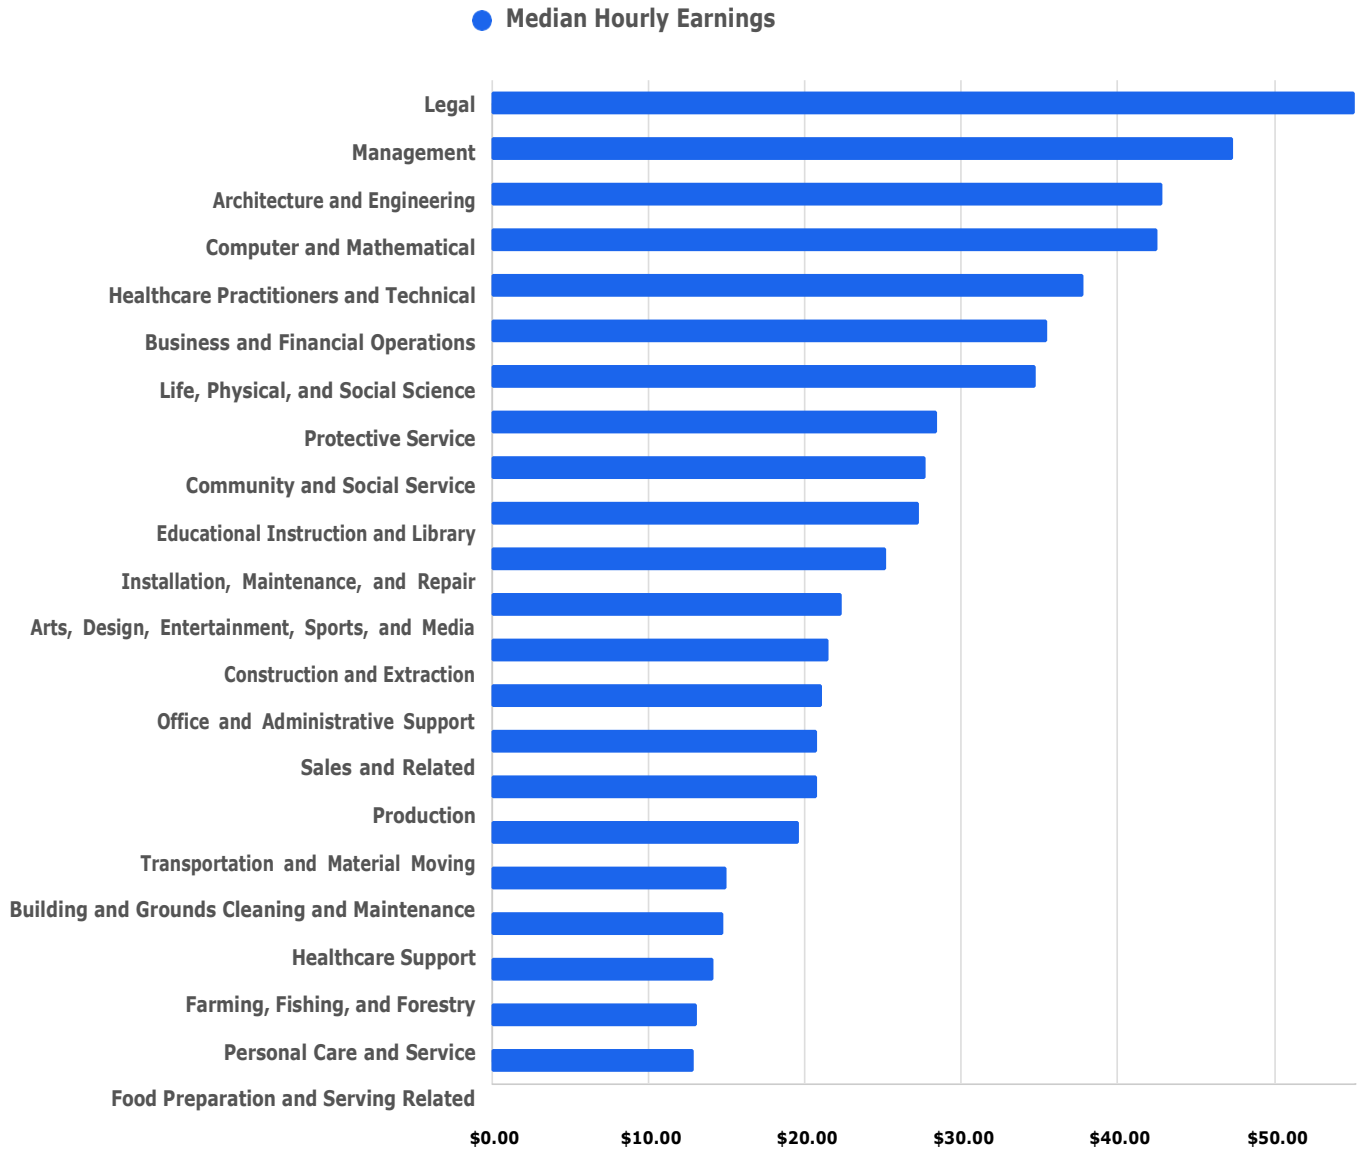

Top Industry GRP

Top Industry Earnings

Business Characteristics

Business Size

**Business Data by DatabaseUSA.com is third-party data provided by Lightcast to its customers as a convenience, and Lightcast does not endorse or warrant its accuracy or consistency with other published Lightcast data. In most cases, the Business Count will not match total companies with profiles on the summary tab.*

Workforce Characteristics

Largest Occupations

Top Growing Occupations

Top Occupation Employment Concentration

Top Occupation Earnings

Postings data is not available for the currently selected region.

Underemployment data is not available for the currently selected region.