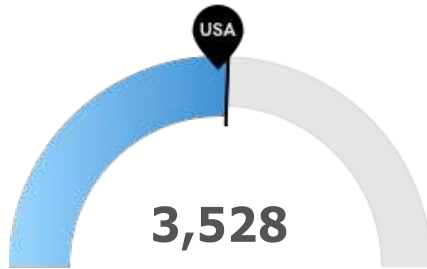

Historic & Projected Trends

Population Trends

As of 2025 the region's population increased by 4.2% since 2020, growing by 461. Population is expected to increase by 5.7% between 2025 and 2030, adding 651.

Timeframe	Population
2020	10,935
2021	10,417
2022	10,606
2023	10,958
2024	11,264

Timeframe	Population
2025	11,396
2026	11,544
2027	11,682
2028	11,810
2029	11,931
2030	12,047

Job Trends

From 2020 to 2025, jobs increased by 7.1% in Hitchcock, TX (in Galveston county) (ZIP 77563) from 3,476 to 3,723. This change fell short of the national growth rate of 10.6% by 3.5% .

Timeframe	Jobs
2020	3,476
2021	3,539
2022	3,874
2023	3,789
2024	3,751
2025	3,723
2026	3,781
2027	3,828
2028	3,867
2029	3,903
2030	3,926

Population Characteristics

Millennials

Hitchcock, TX (in Galveston county) (ZIP 77563) has 2,243 millennials (ages 25-39). The national average for an area this size is 2,306.

Retiring Soon

Retirement risk is about average in Hitchcock, TX (in Galveston county) (ZIP 77563). The national average for an area this size is 3,406 people 55 or older, while there are 3,528 here.

Racial Diversity