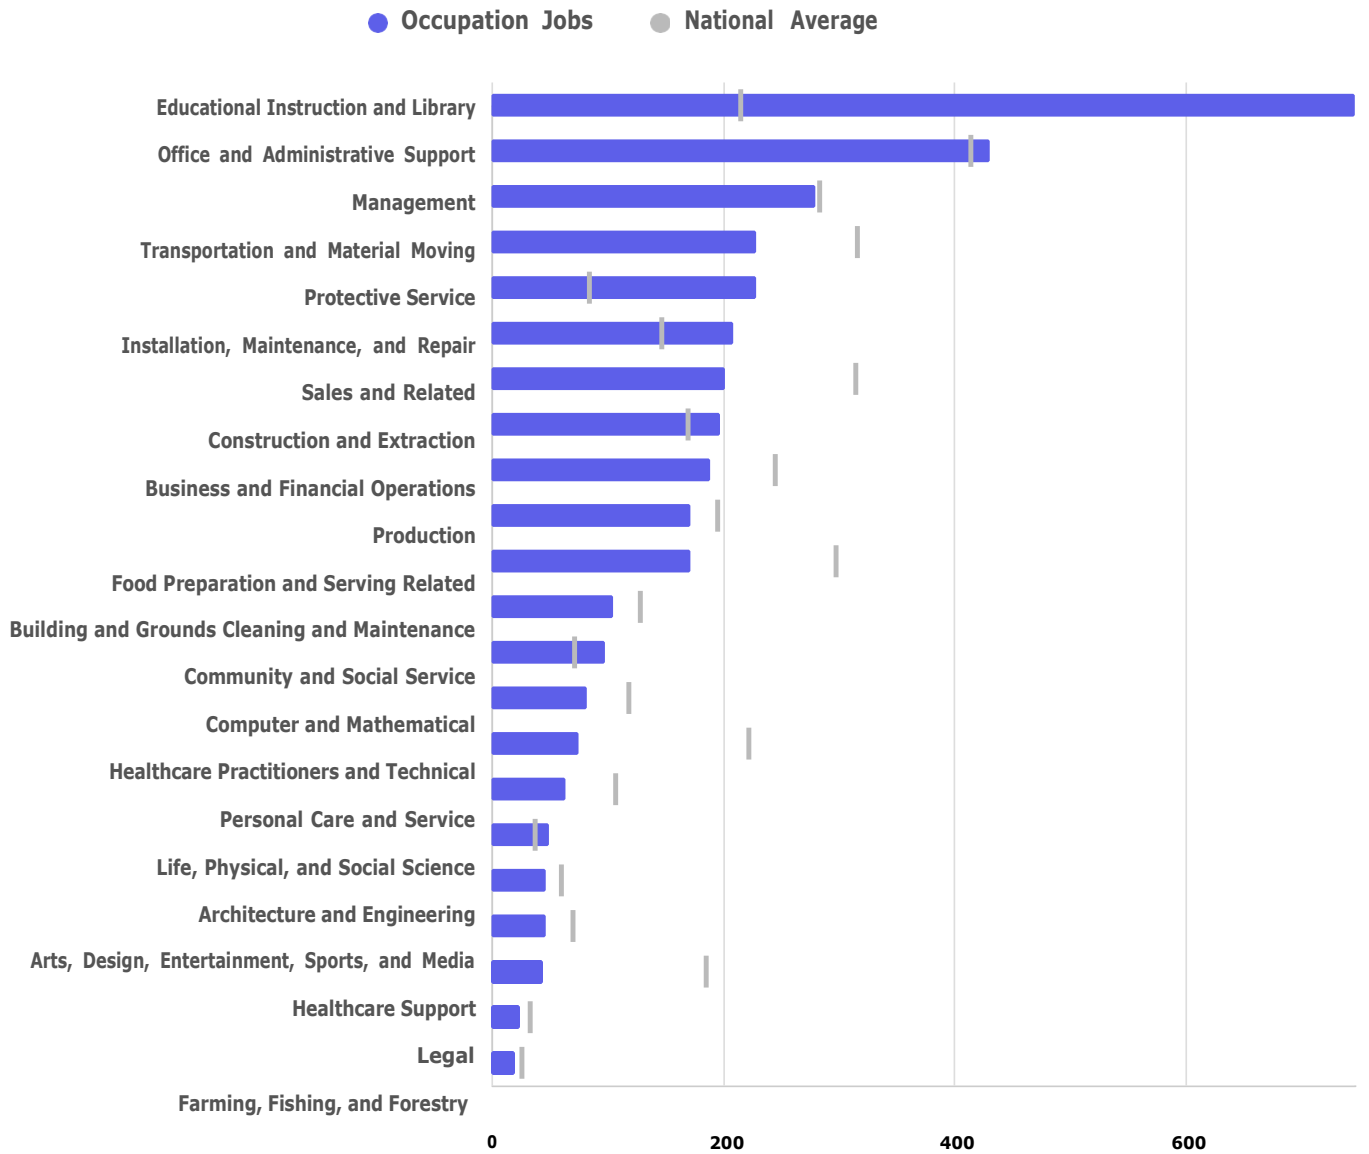

Top Industry GRP

Top Industry Earnings

Business Characteristics

Business Size

**Business Data by DatabaseUSA.com is third-party data provided by Lightcast to its customers as a convenience, and Lightcast does not endorse or warrant its accuracy or consistency with other published Lightcast data. In most cases, the Business Count will not match total companies with profiles on the summary tab.*

Workforce Characteristics

Largest Occupations

Top Growing Occupations

Top Occupation Employment Concentration

Top Occupation Earnings

Postings data is not available for the currently selected region.

Underemployment data is not available for the currently selected region.