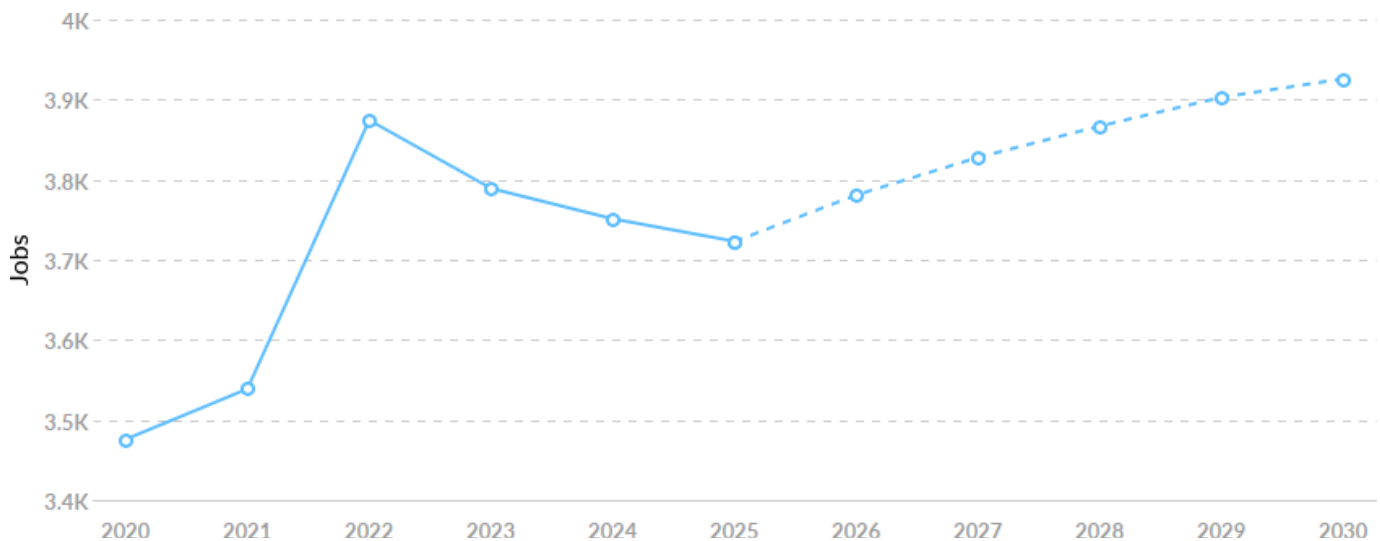

Economy Overview

11,396

Population (2025)

Population grew by 461 over the last 5 years and is projected to grow by 651 over the next 5 years.

3,723

Total Regional Employment

Jobs grew by 247 over the last 5 years and are projected to grow by 203 over the next 5 years.

Feb 2026 Labor Force Breakdown

Population breakdown data is not available at the ZIP level. Please choose a different region to see this data.

Educational Attainment

Educational attainment data is not available at the ZIP level. Please choose a different region to see this data.

Historic & Projected Trends

Population Trends

As of 2025 the region's population increased by 4.2% since 2020, growing by 461. Population is expected to increase by 5.7% between 2025 and 2030, adding 651.

Timeframe	Population
2020	10,935
2021	10,417
2022	10,606
2023	10,958
2024	11,264

Timeframe	Population
2025	11,396
2026	11,544
2027	11,682
2028	11,810
2029	11,931
2030	12,047

Job Trends

From 2020 to 2025, jobs increased by 7.1% in Hitchcock, TX (in Galveston county) (ZIP 77563) from 3,476 to 3,723. This change fell short of the national growth rate of 10.6% by 3.5% .