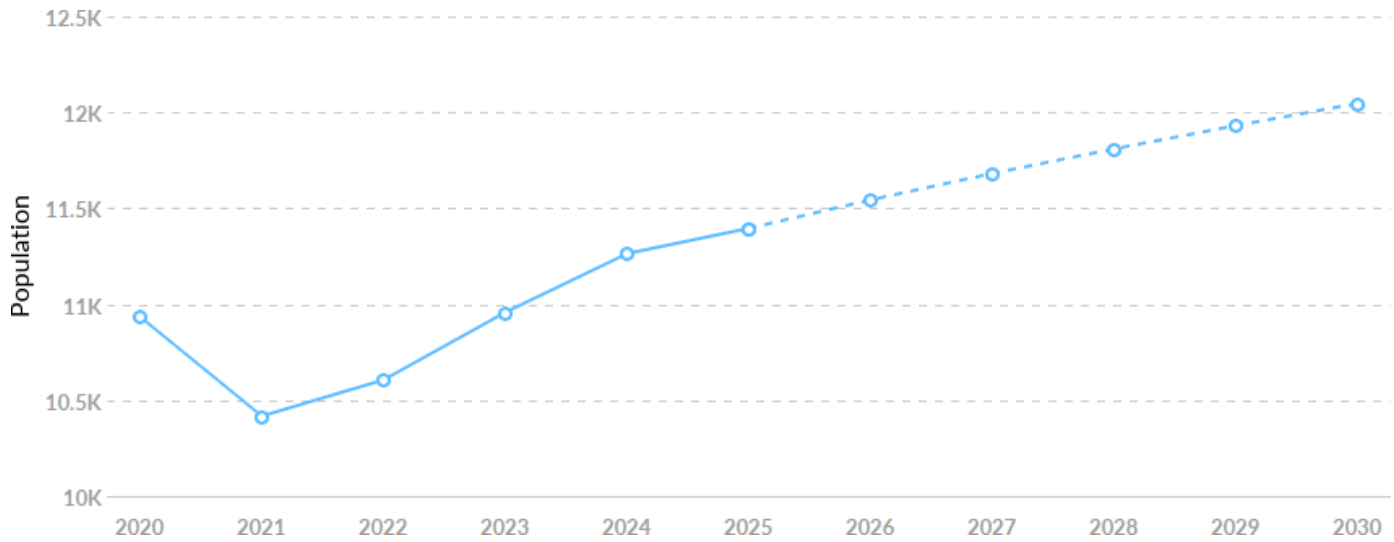

Economy Overview

11,396

Population (2025)

Population grew by 461 over the last 5 years and is projected to grow by 651 over the next 5 years.

3,723

Total Regional Employment

Jobs grew by 247 over the last 5 years and are projected to grow by 203 over the next 5 years.

Feb 2026 Labor Force Breakdown

Population breakdown data is not available at the ZIP level. Please choose a different region to see this data.

Educational Attainment

Educational attainment data is not available at the ZIP level. Please choose a different region to see this data.

Historic & Projected Trends

Population Trends

As of 2025 the region's population increased by 4.2% since 2020, growing by 461. Population is expected to increase by 5.7% between 2025 and 2030, adding 651.