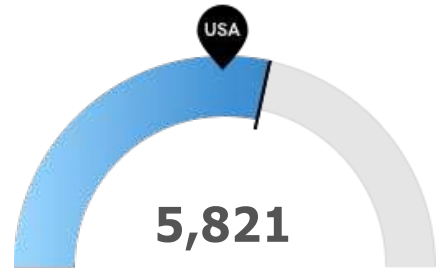

Historic & Projected Trends

Population Trends

As of 2025 the region's population increased by 4.2% since 2020, growing by 461. Population is expected to increase by 5.7% between 2025 and 2030, adding 651.

Timeframe	Population
2020	10,935
2021	10,417
2022	10,606
2023	10,958
2024	11,264

Timeframe	Population
2025	11,396
2026	11,544
2027	11,682
2028	11,810
2029	11,931
2030	12,047

Job Trends

From 2020 to 2025, jobs increased by 7.1% in Hitchcock, TX (in Galveston county) (ZIP 77563) from 3,476 to 3,723. This change fell short of the national growth rate of 10.6% by 3.5% .

Timeframe	Jobs
2020	3,476
2021	3,539
2022	3,874
2023	3,789
2024	3,751
2025	3,723
2026	3,781
2027	3,828
2028	3,867
2029	3,903
2030	3,926

Population Characteristics

Millennials

Hitchcock, TX (in Galveston county) (ZIP 77563) has 2,243 millennials (ages 25-39). The national average for an area this size is 2,306.

Retiring Soon

Retirement risk is about average in Hitchcock, TX (in Galveston county) (ZIP 77563). The national average for an area this size is 3,406 people 55 or older, while there are 3,528 here.

Racial Diversity