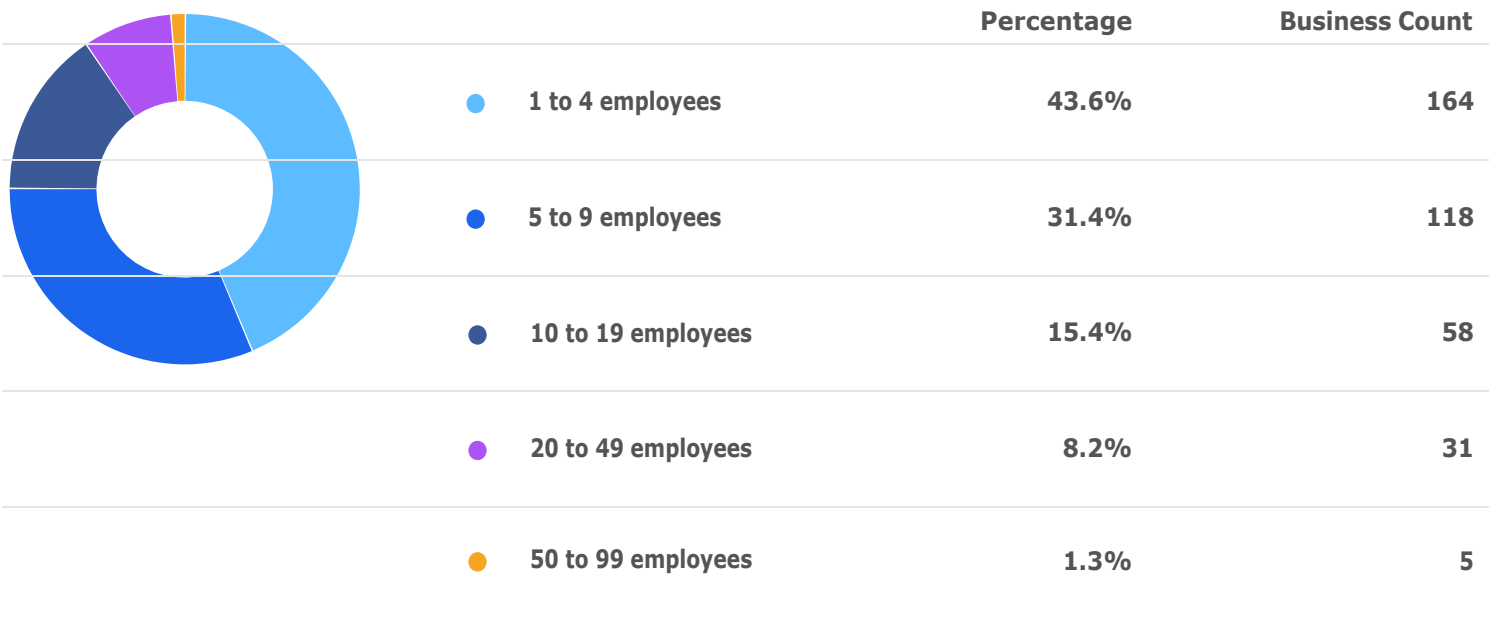

Top Industry GRP

Top Industry Earnings

Business Characteristics

Business Size

**Business Data by DatabaseUSA.com is third-party data provided by Lightcast to its customers as a convenience, and Lightcast does not endorse or warrant its accuracy or consistency with other published Lightcast data. In most cases, the Business Count will not match total companies with profiles on the summary tab.*

Workforce Characteristics

Largest Occupations

Top Growing Occupations

Top Occupation Employment Concentration

Top Occupation Earnings

Postings data is not available for the currently selected region.

Underemployment data is not available for the currently selected region.